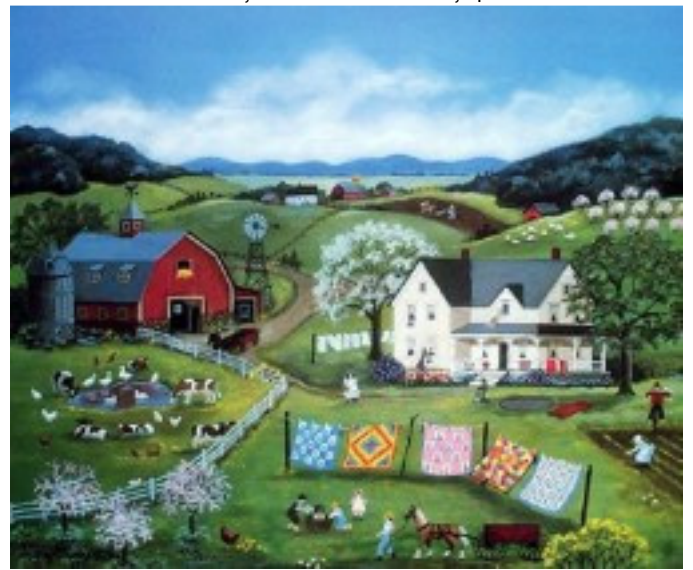

SPRING CLEANING
10"x12", edition of 600, $50.00