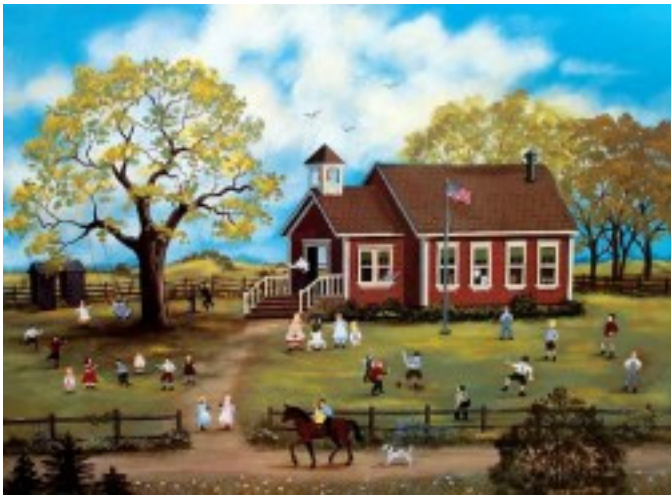

RECESS TIME
size 17x23, edition 300, price $70