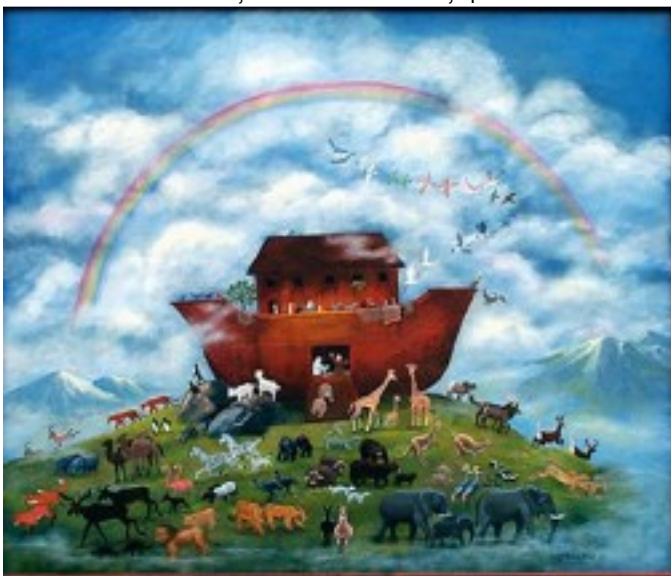

THE ROUND BARN
18"x22", edition of 500, \$45.00

THE NEW TRACTOR
16"x20", edition of 600, \$75.00

AFTER CHOIR PRACTICE
16"x20", edition of 600, \$75.00

THE STEAMBOAT INN
16x20 300 edition \$70

THE TREE FARM
16"x20", edition of 600, \$70.00

NOAH'S ARK
16"x20", edition of 600, \$80.00

THE BARN DANCE
16"x20", edition of 355, \$40.00

THE PROMISE
16"x20", edition of 600, \$80.00

THE SWIMMING HOLE
16"x20", edition of 600, \$60.00

HALLOWEEN
16"x20", edition of 520, \$50.00